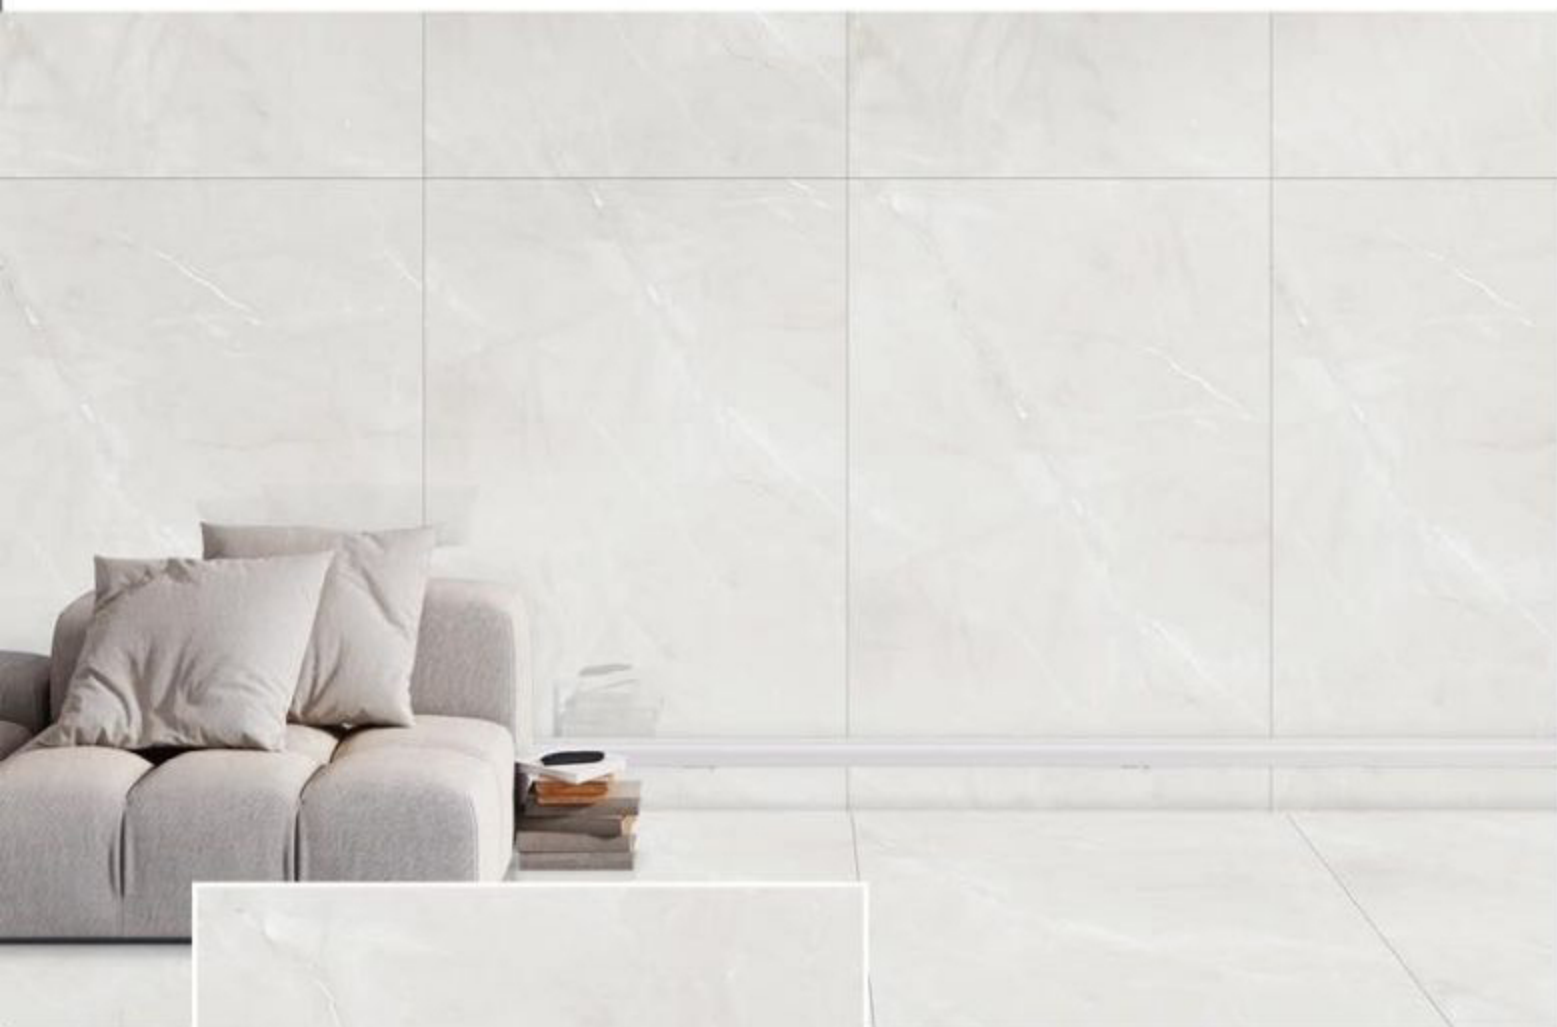

## ARLI STATUARIO WHITE

**GLOSSY**

RANDOM

1200 x 1800 mm

**WOLF**<sup>®</sup>

We solve complex flooring issues

**ARMANI BIANCO**

**GLOSSY**