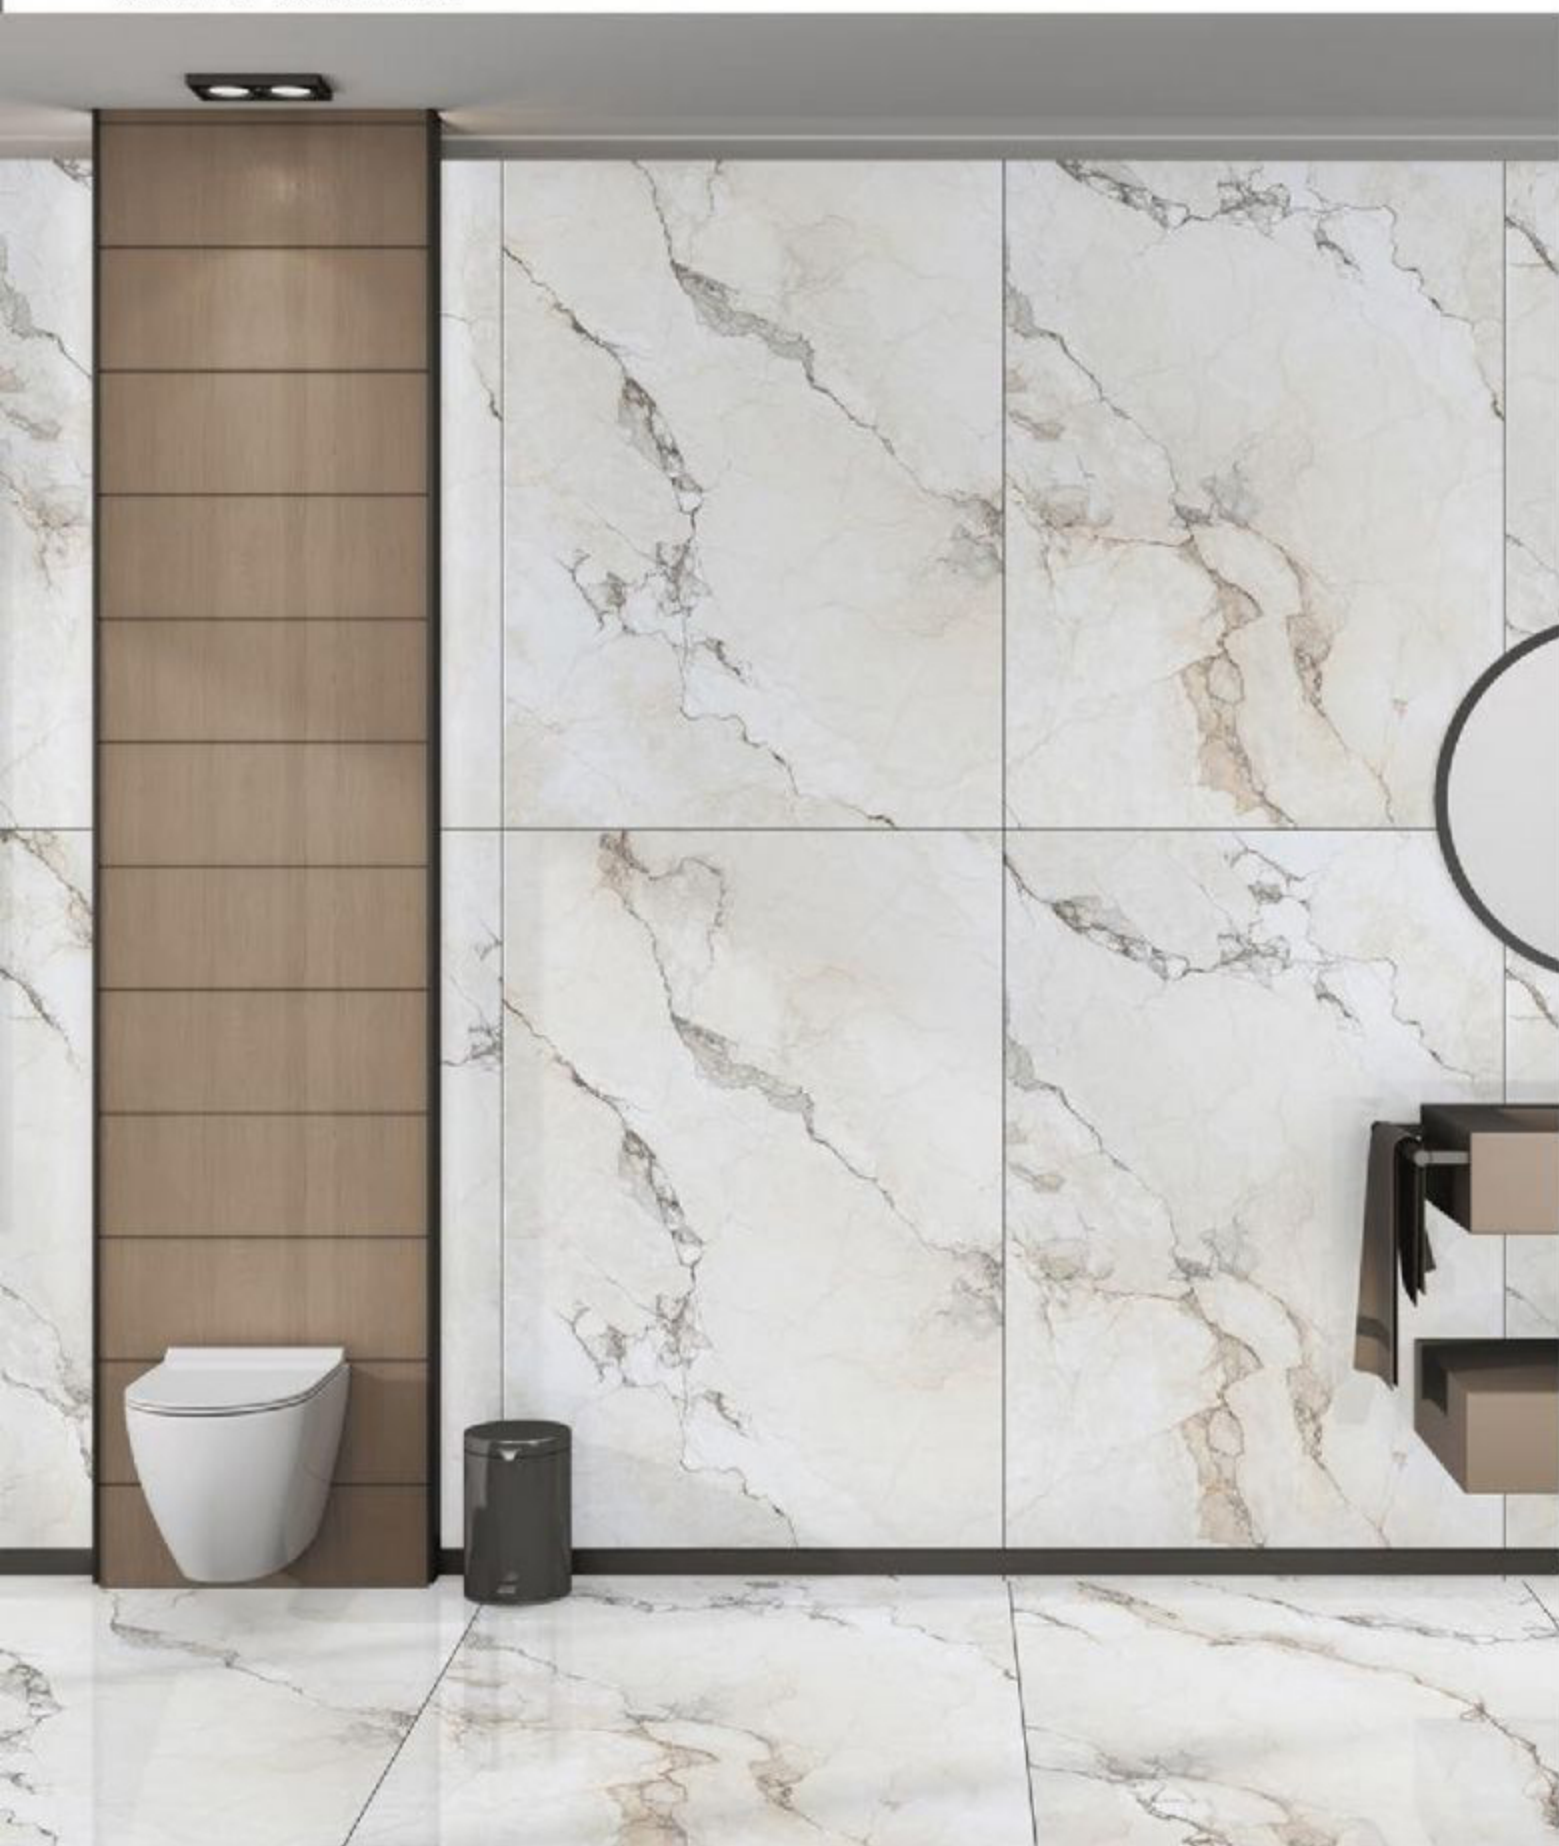

**GLOSSY**

RANDOM

1200 x 1800 mm

**WOLF**<sup>®</sup>

We solve complex flooring issues

CONCEPT OF CORILOUS BEIGE

1200 x 1800 mm

**WOLF**<sup>®</sup>

## CORILOUS BEIGE

12000 x 18000

RANDOM

GLOSSY

1200 x 1800 mm