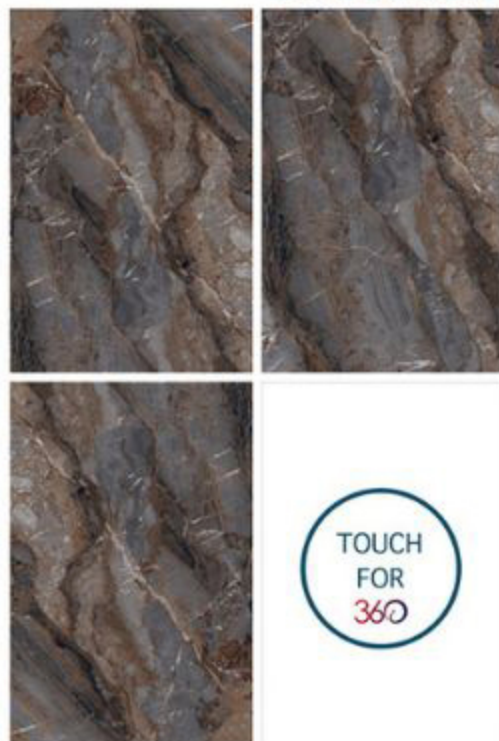

SP. COLOUR

1200 x 1800 mm

WOLF[®]

We solve complex flooring issues

CASACADE SPIDER

SP. COLOUR

RANDOM

1200 x 1800 mm