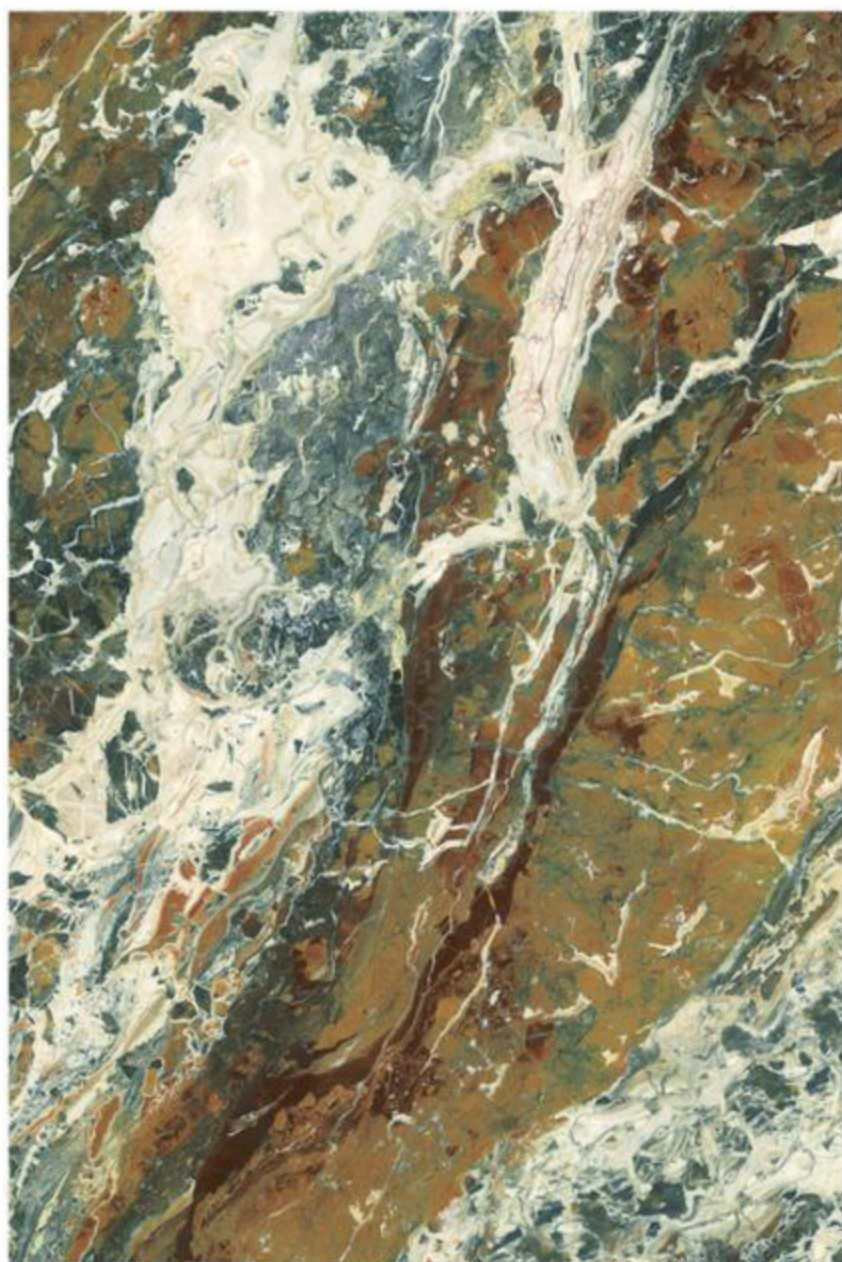

We solve complex flooring issues

CONCEPT OF SERVOLINE GREEN

1200 x 1800 mm

WOLF[®]

We solve complex flooring issues

SERVOLINE GREEN

12000 x 18000

RANDOM