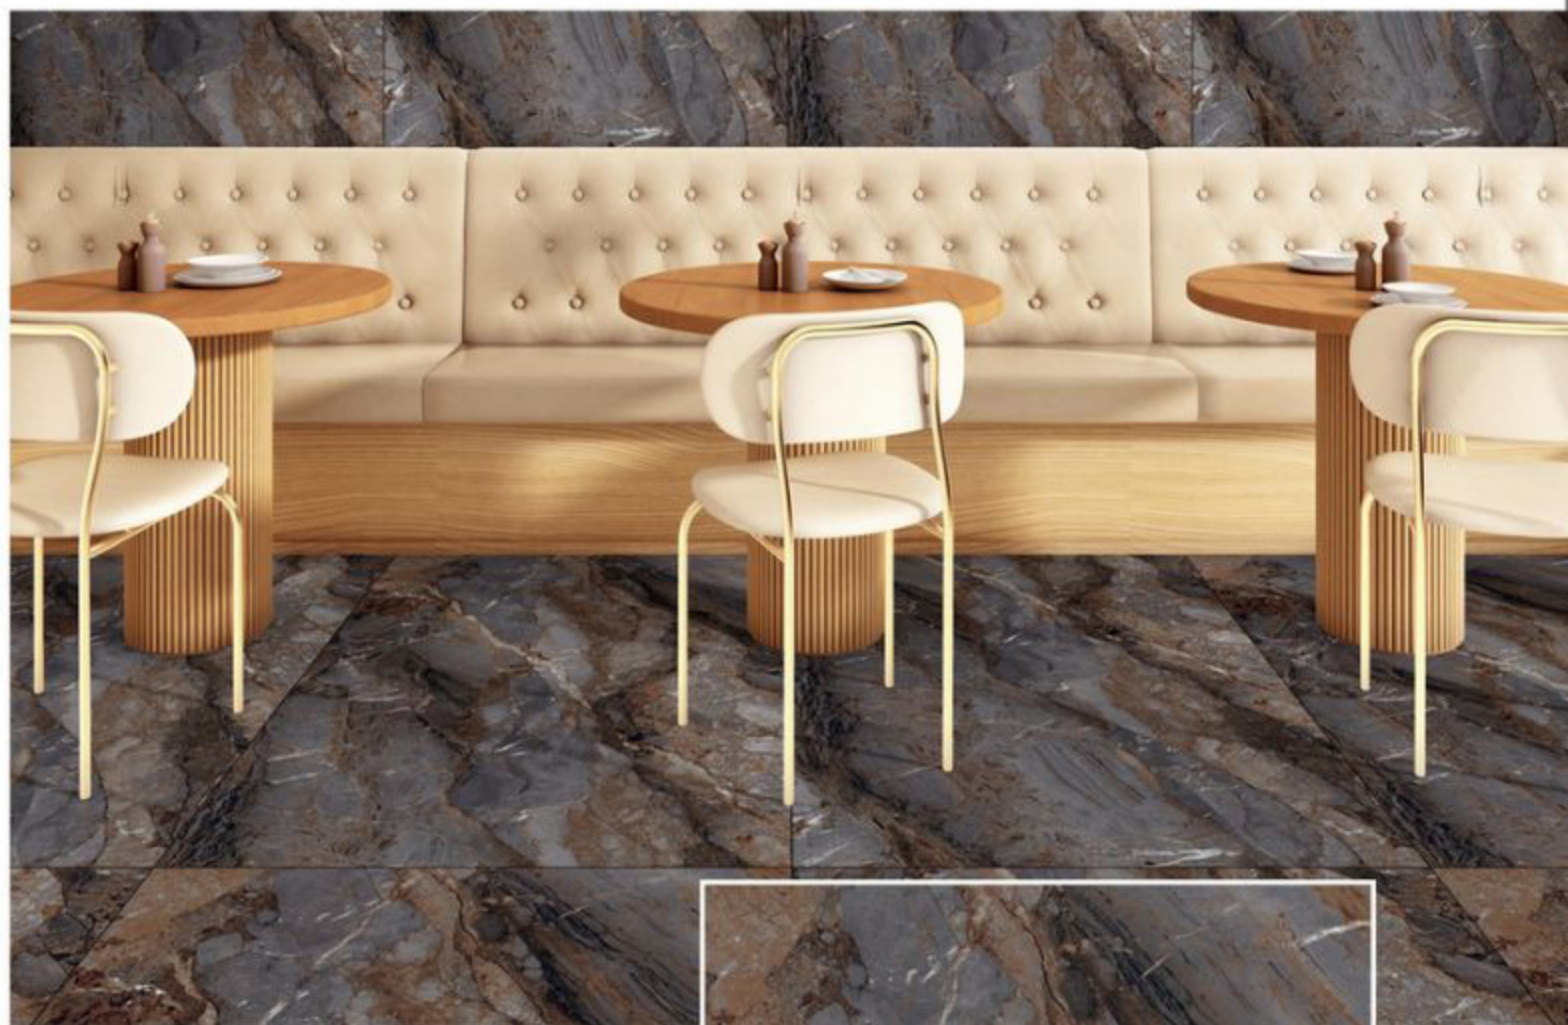

SP. COLOUR

1200 x 1800 mm

WOLF[®]

We solve complex flooring issues

CASACADE SPIDER

SP. COLOUR

RANDOM

1200 x 1800 mm