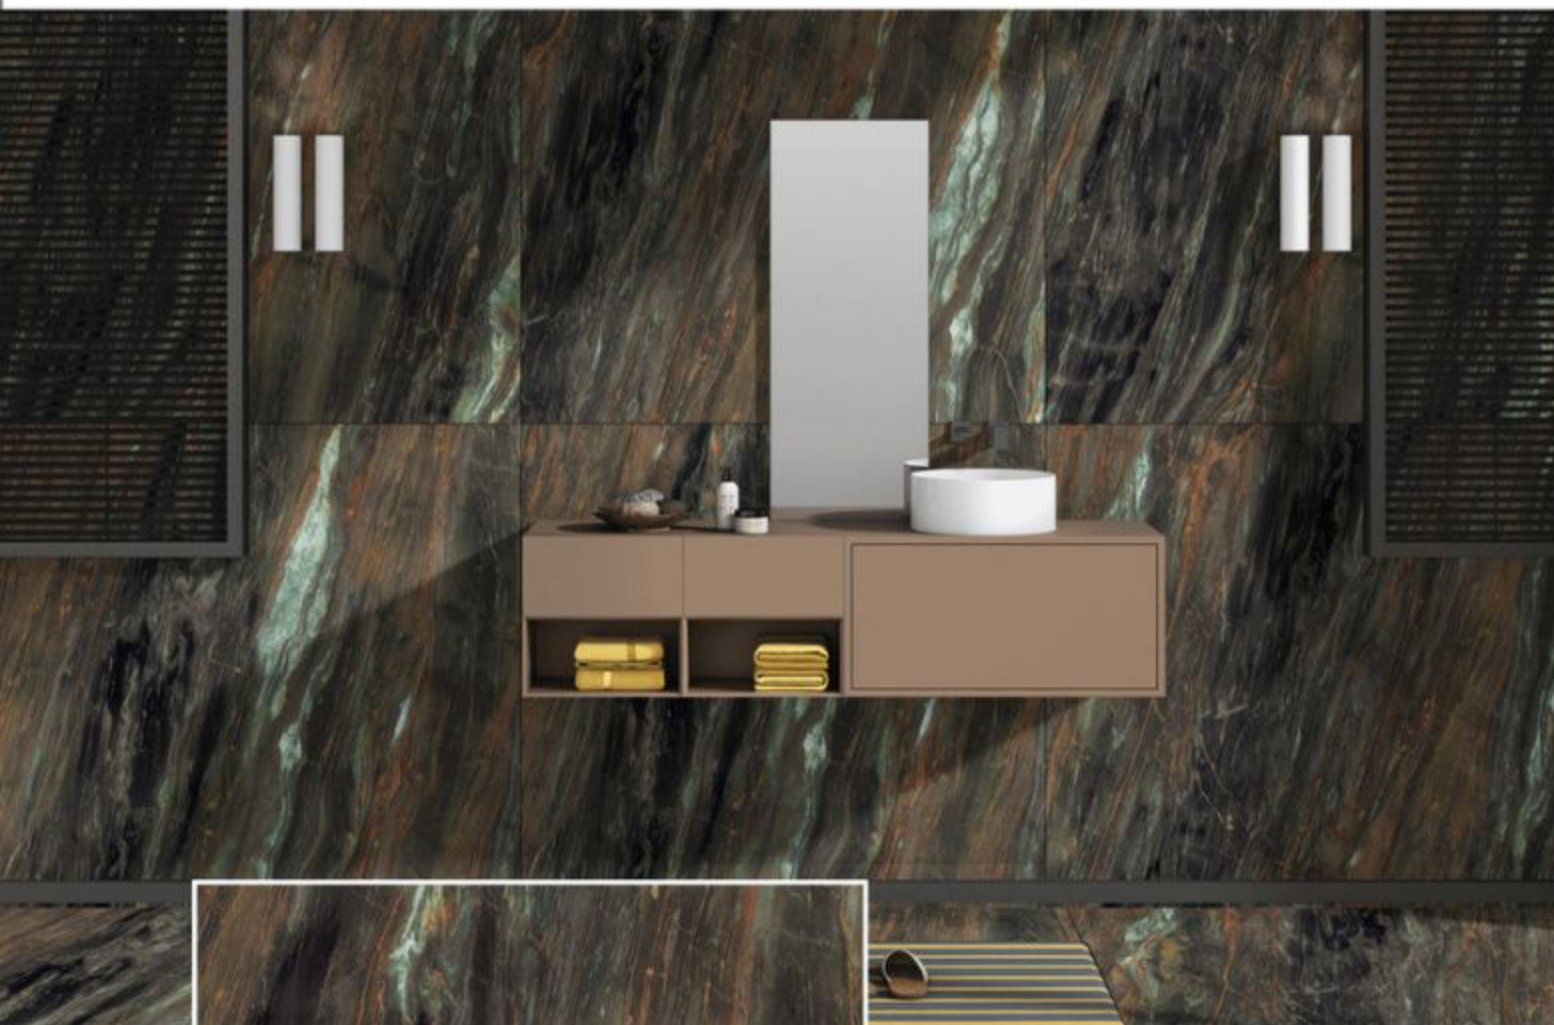

1200 x 1800 mm

WOLF®

We solve complex flooring issues

BLENDARK CAMEL

SP. COLOUR

RANDOM

1200 x 1800 mm

WOLF[®]