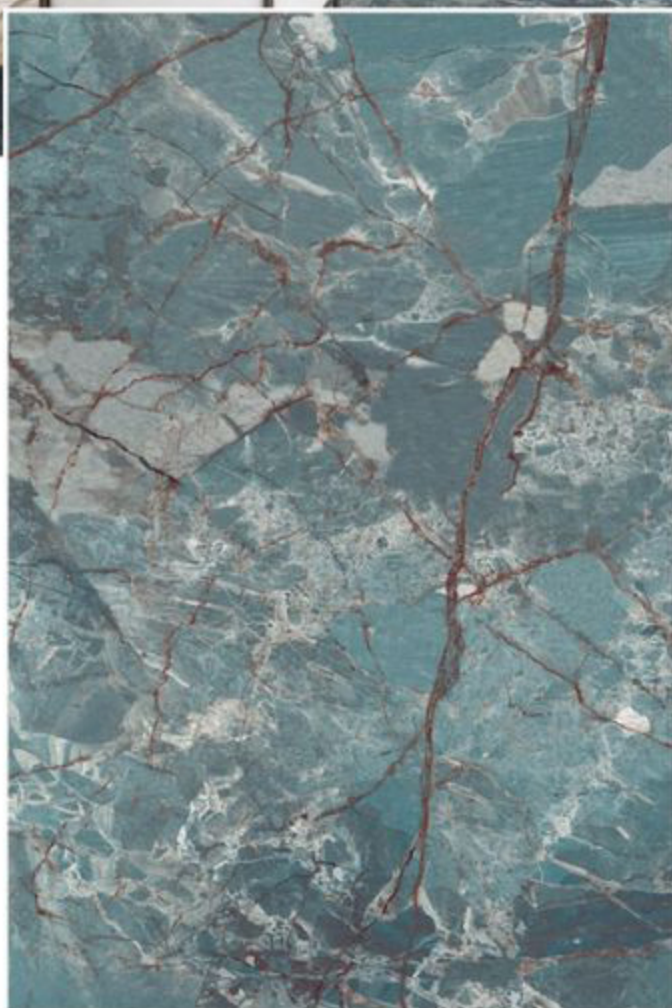

1200 x 1800 mm

WOLF®

We solve complex flooring issues

GLIZZ AQUA