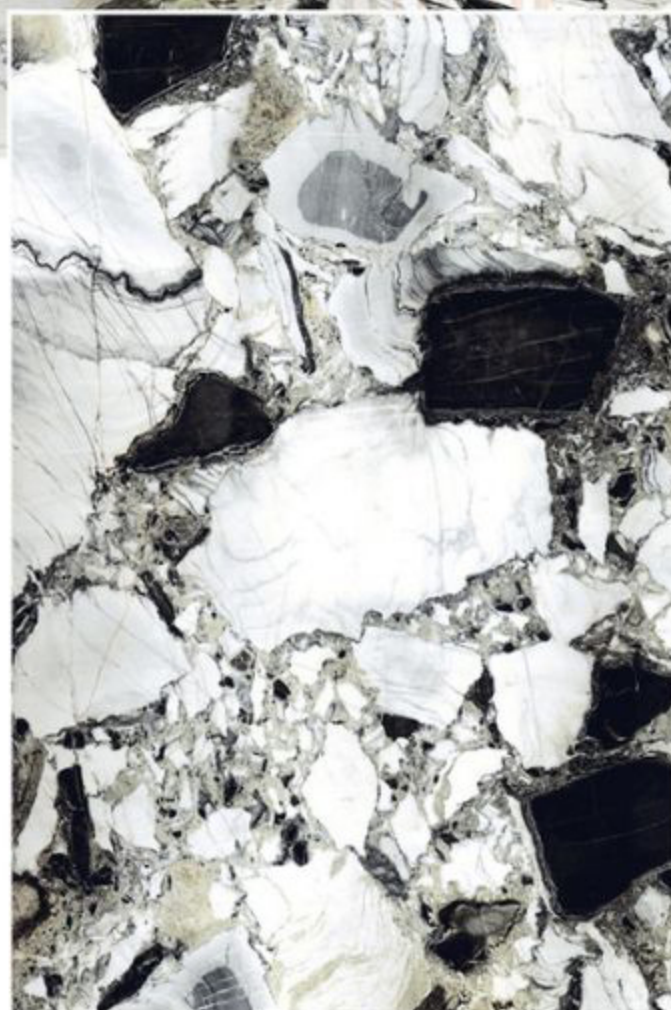

1200 x 1800 mm

WOLF®

We solve complex flooring issues

EMERALD JADE

HIGH GLOSS

TOUCH
FOR
360

RANDOM