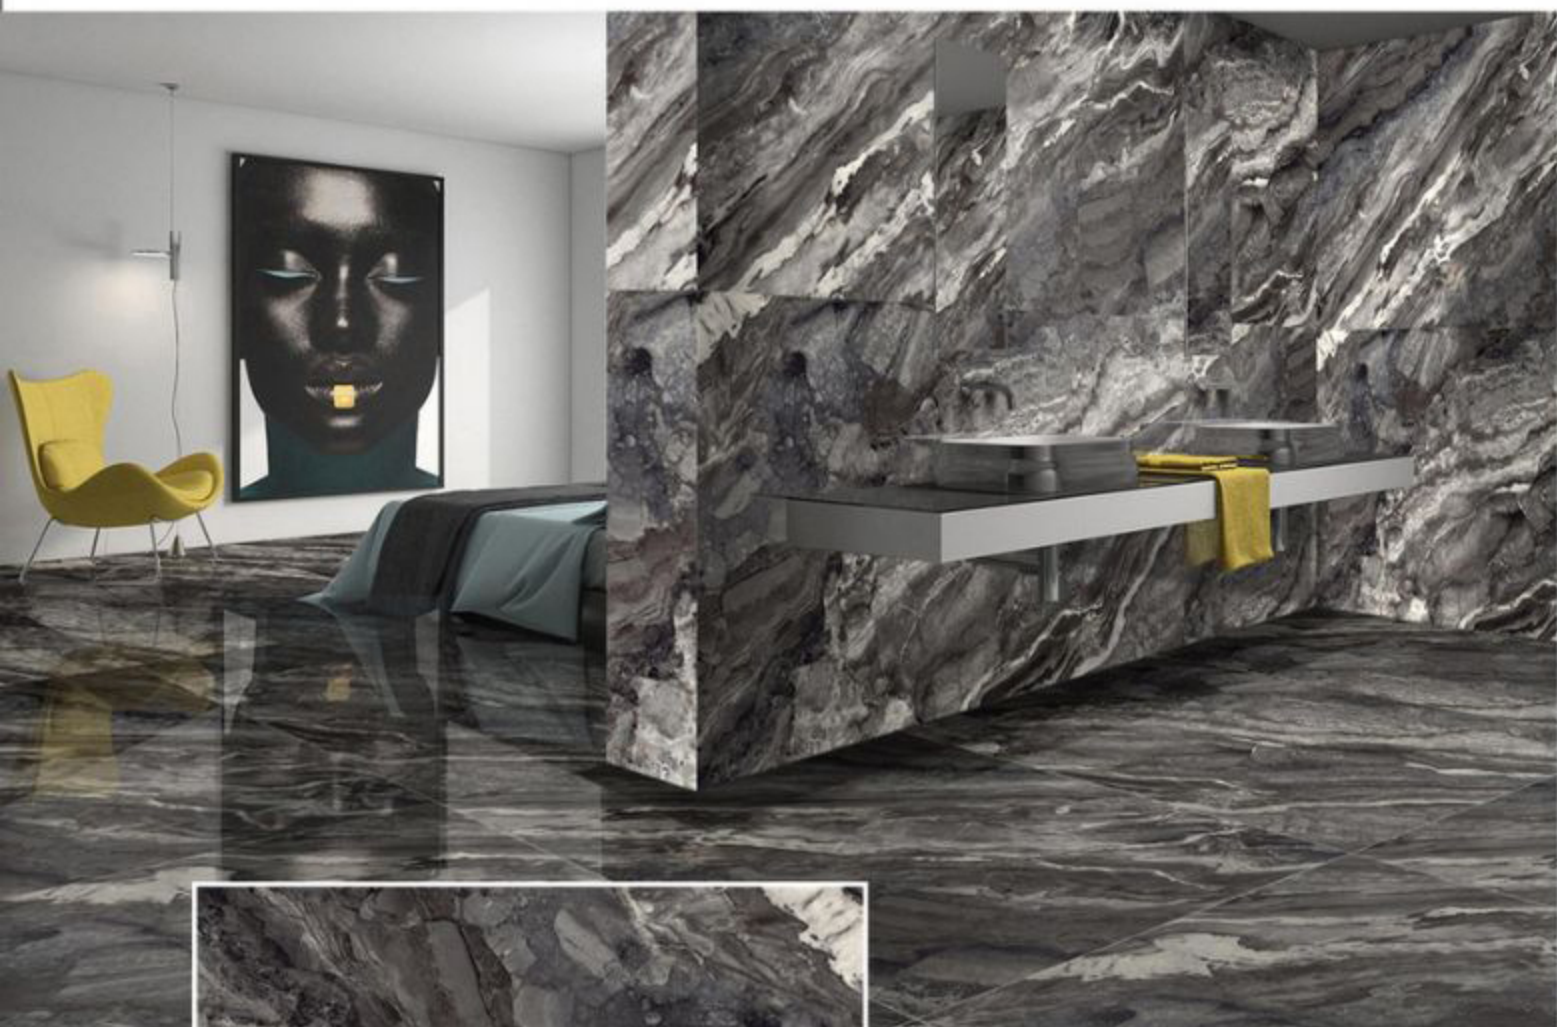

WOLF[®]

We solve complex flooring issues

BEVIN NATURAL

HIGH GLOSS

RANDOM

TOUCH
FOR
360

1200 x 1800 mm

WOLF[®]