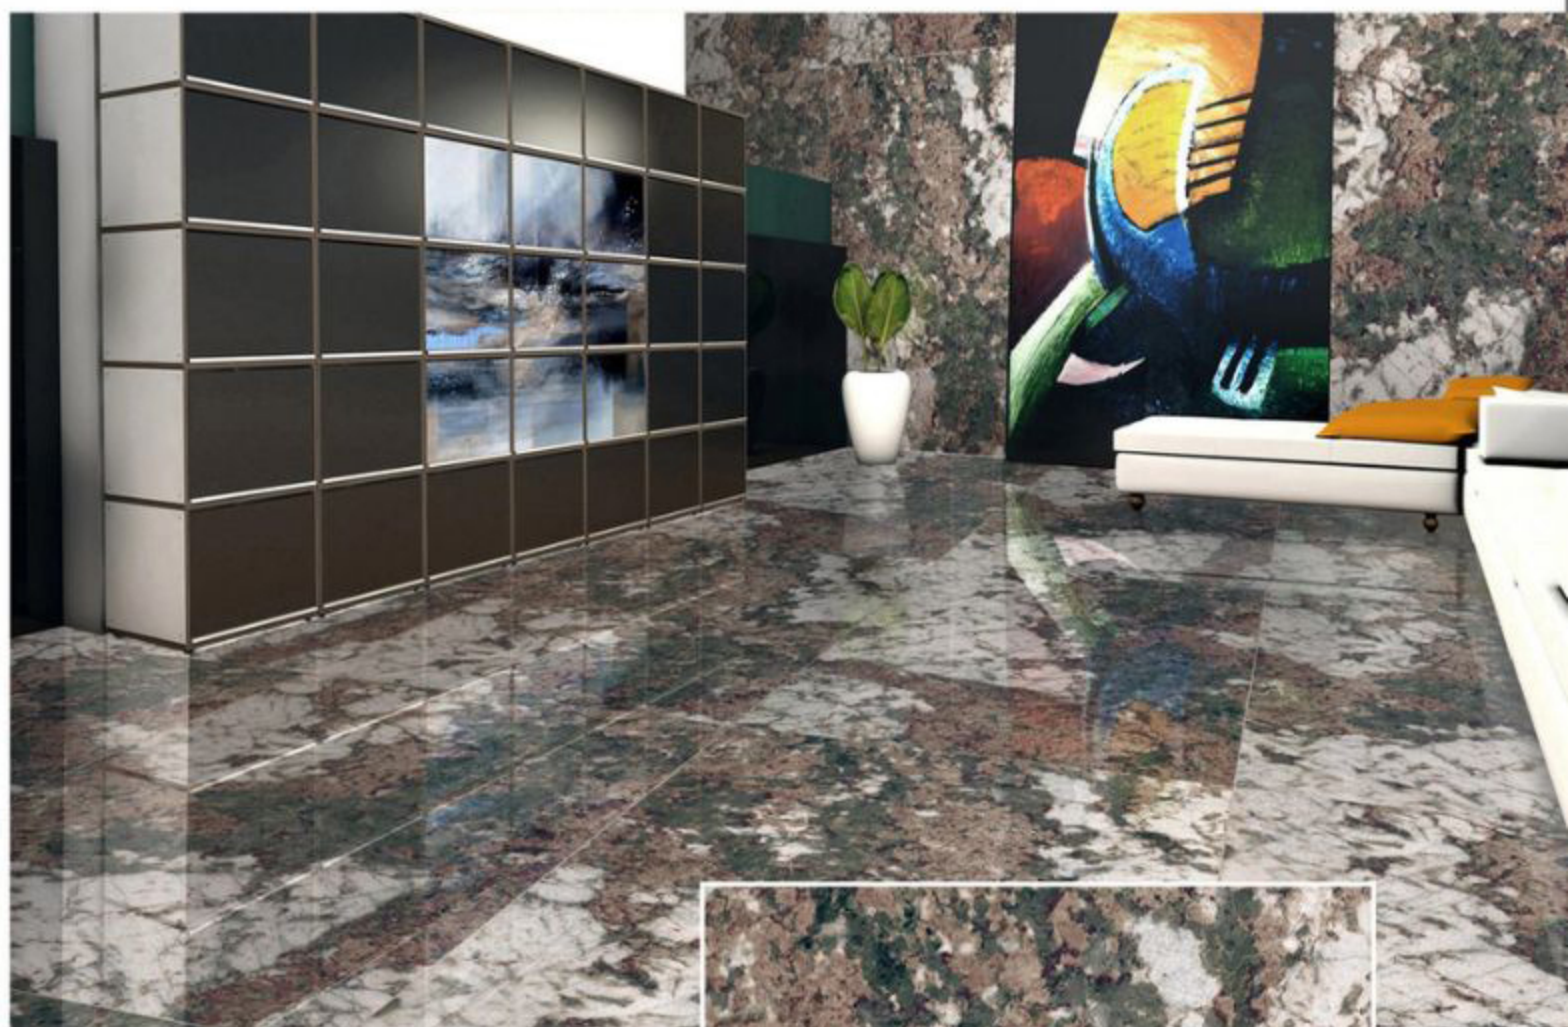

1200 x 1800 mm

WOLF®

We solve complex flooring issues

PATAGONIA SADDLE