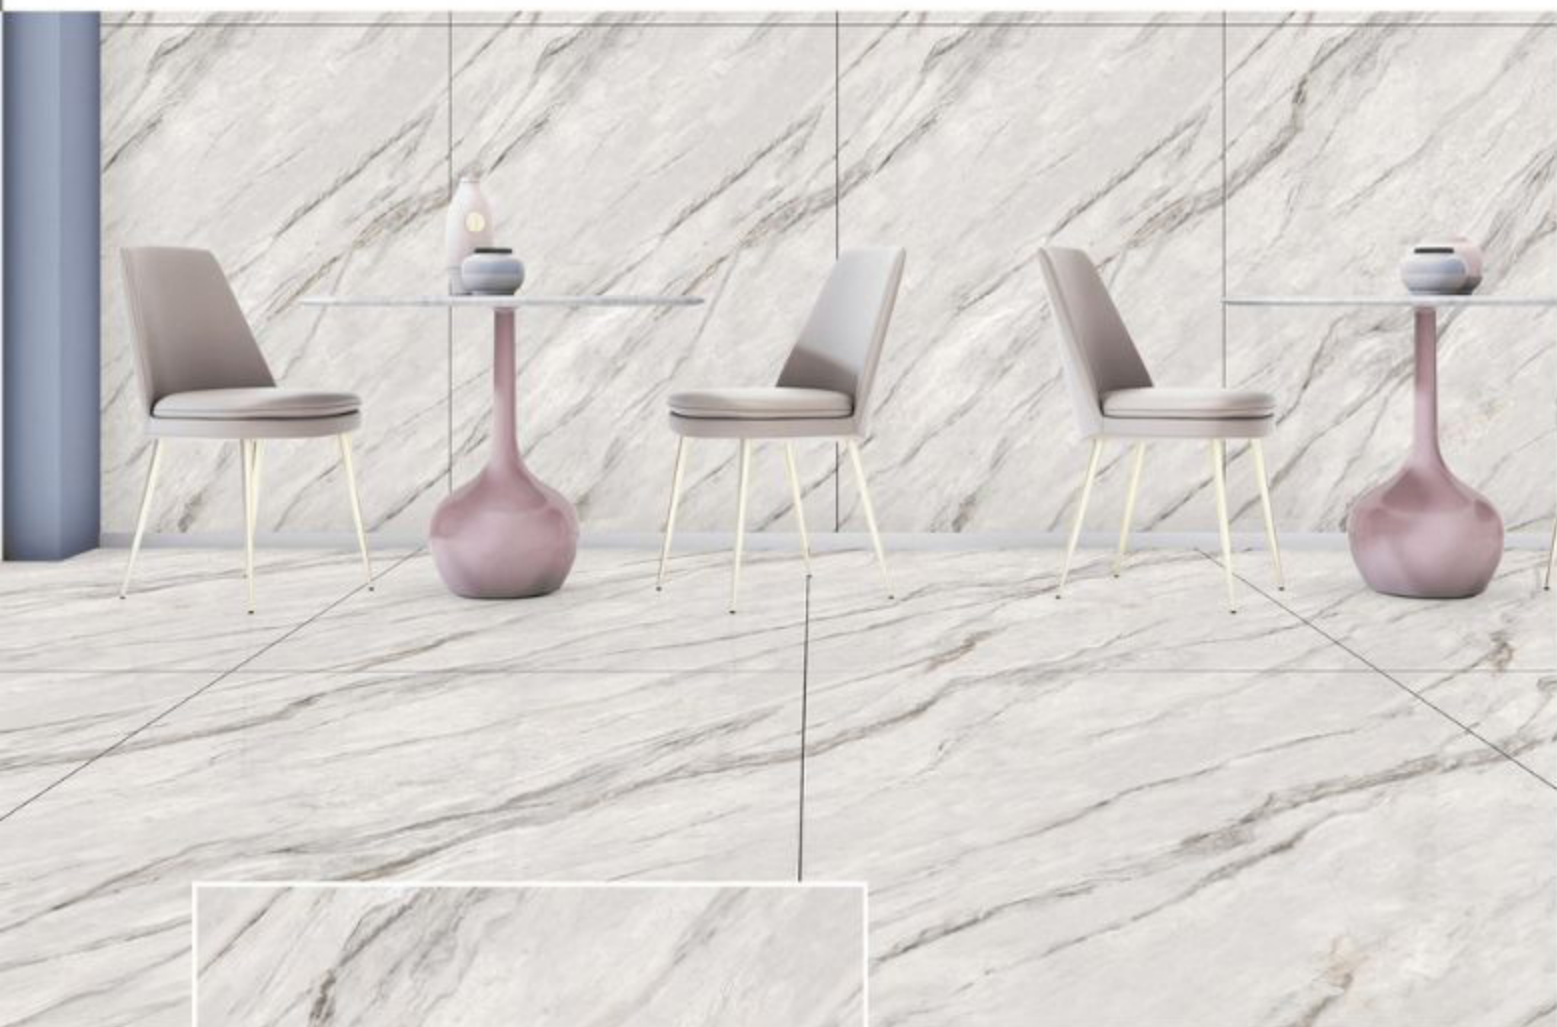

1200 x 1800 mm

WOLF®

We solve complex flooring issues

CECITA BEIGE - ENDLESS

CARVING

RANDOM

1200 x 1800 mm

WOLF[®]

We solve complex flooring issues

STATUARIO DARK GREY - ENDLESS

NEW

CARVING

TOUCH
FOR
360