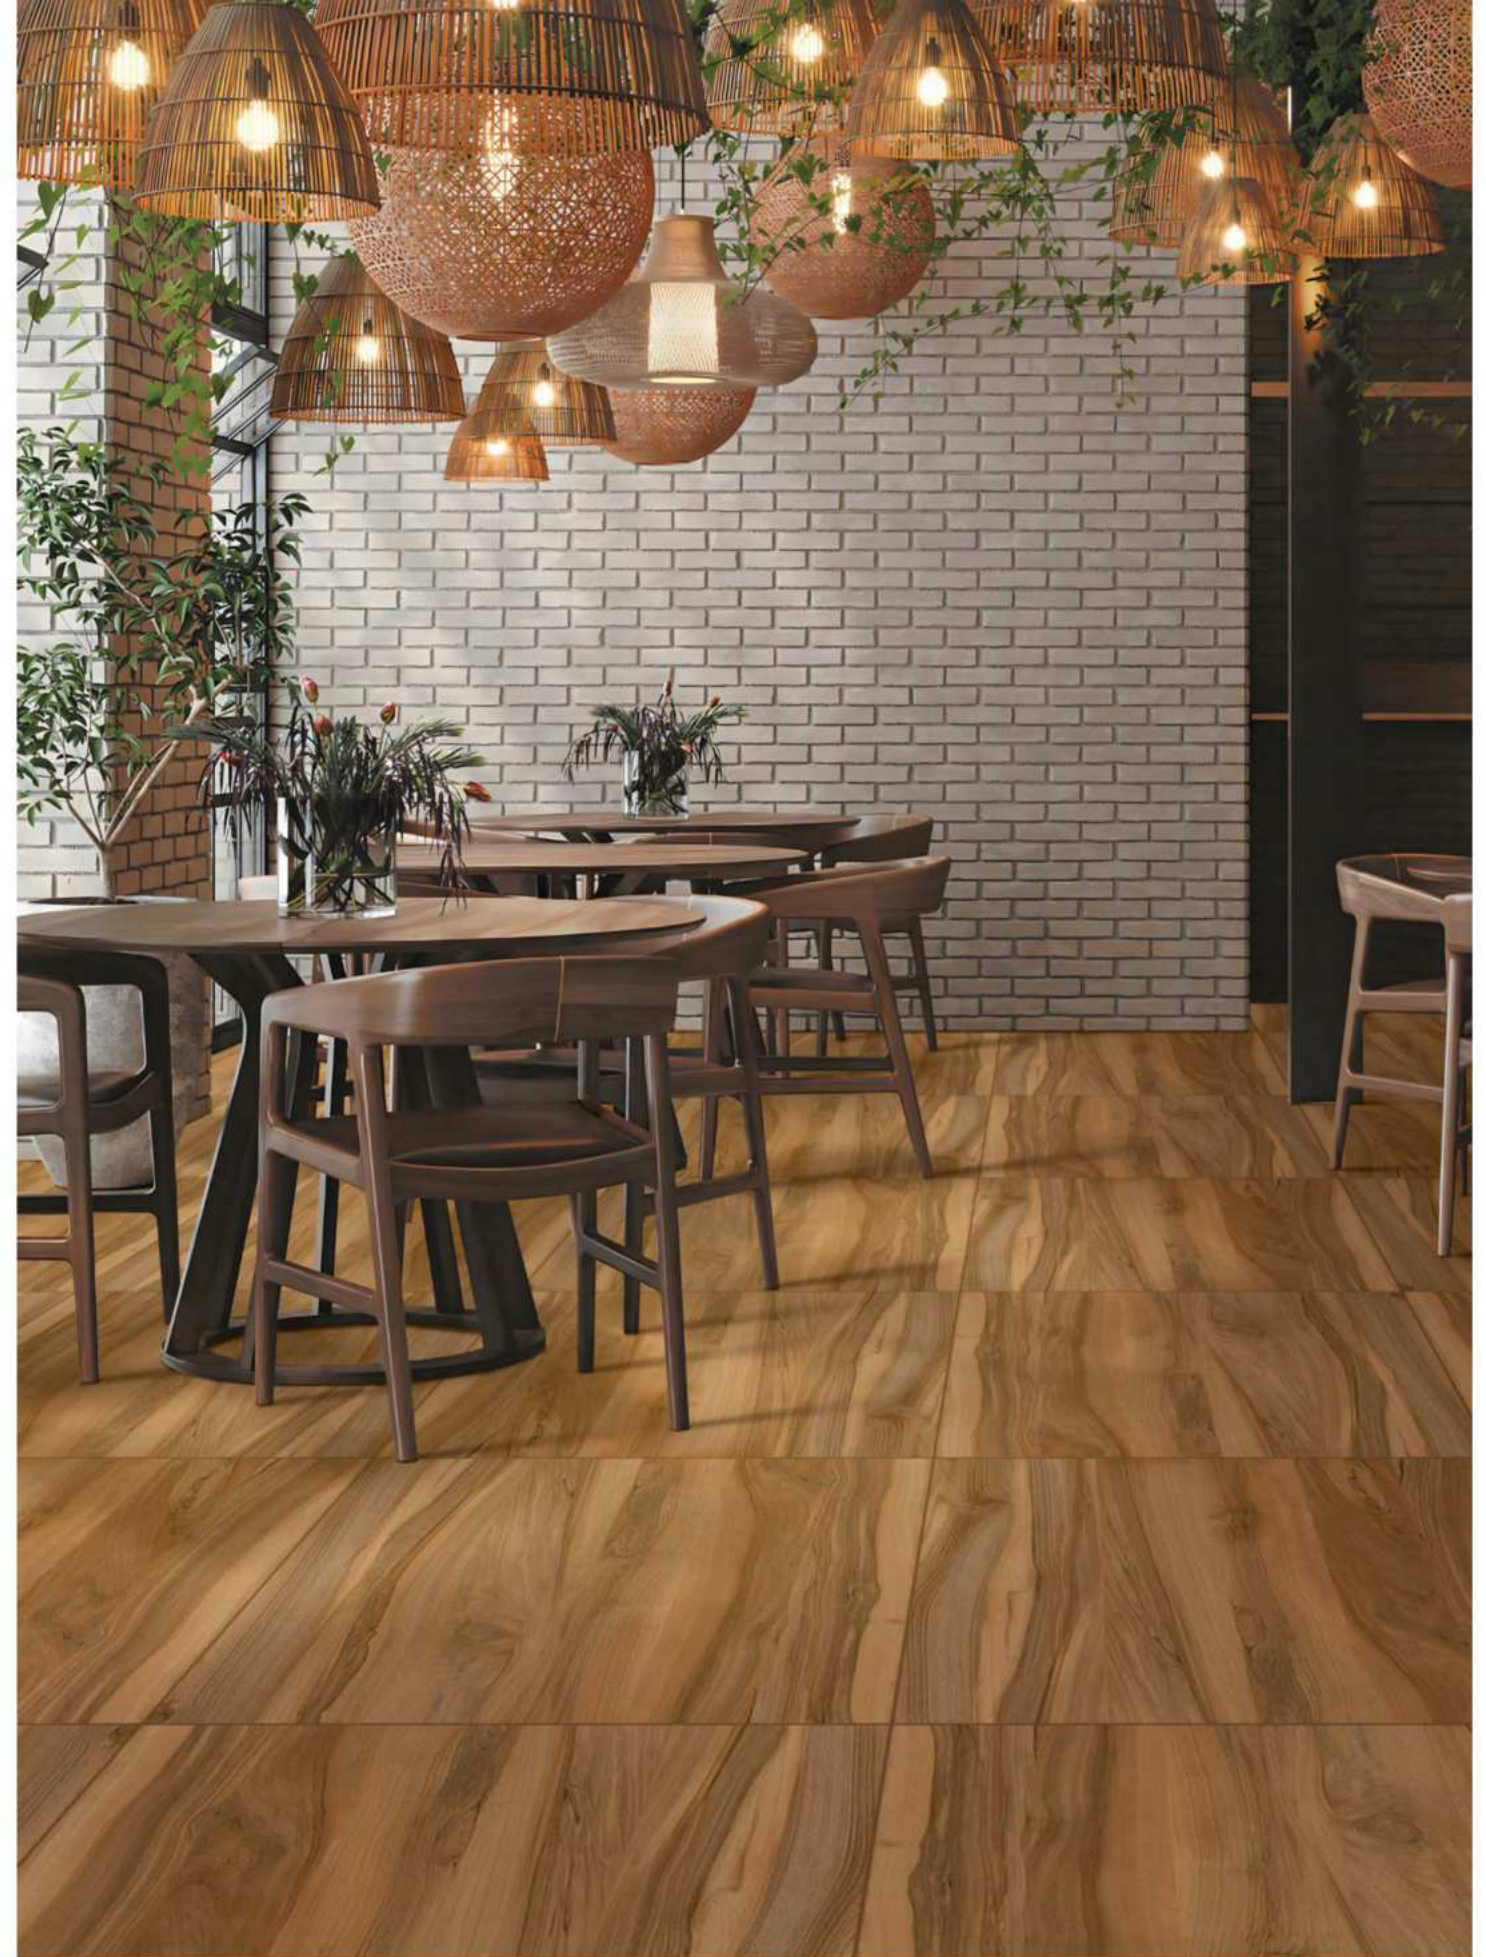

Preview Of Facia Wood Brown / 600x600mm / Matt