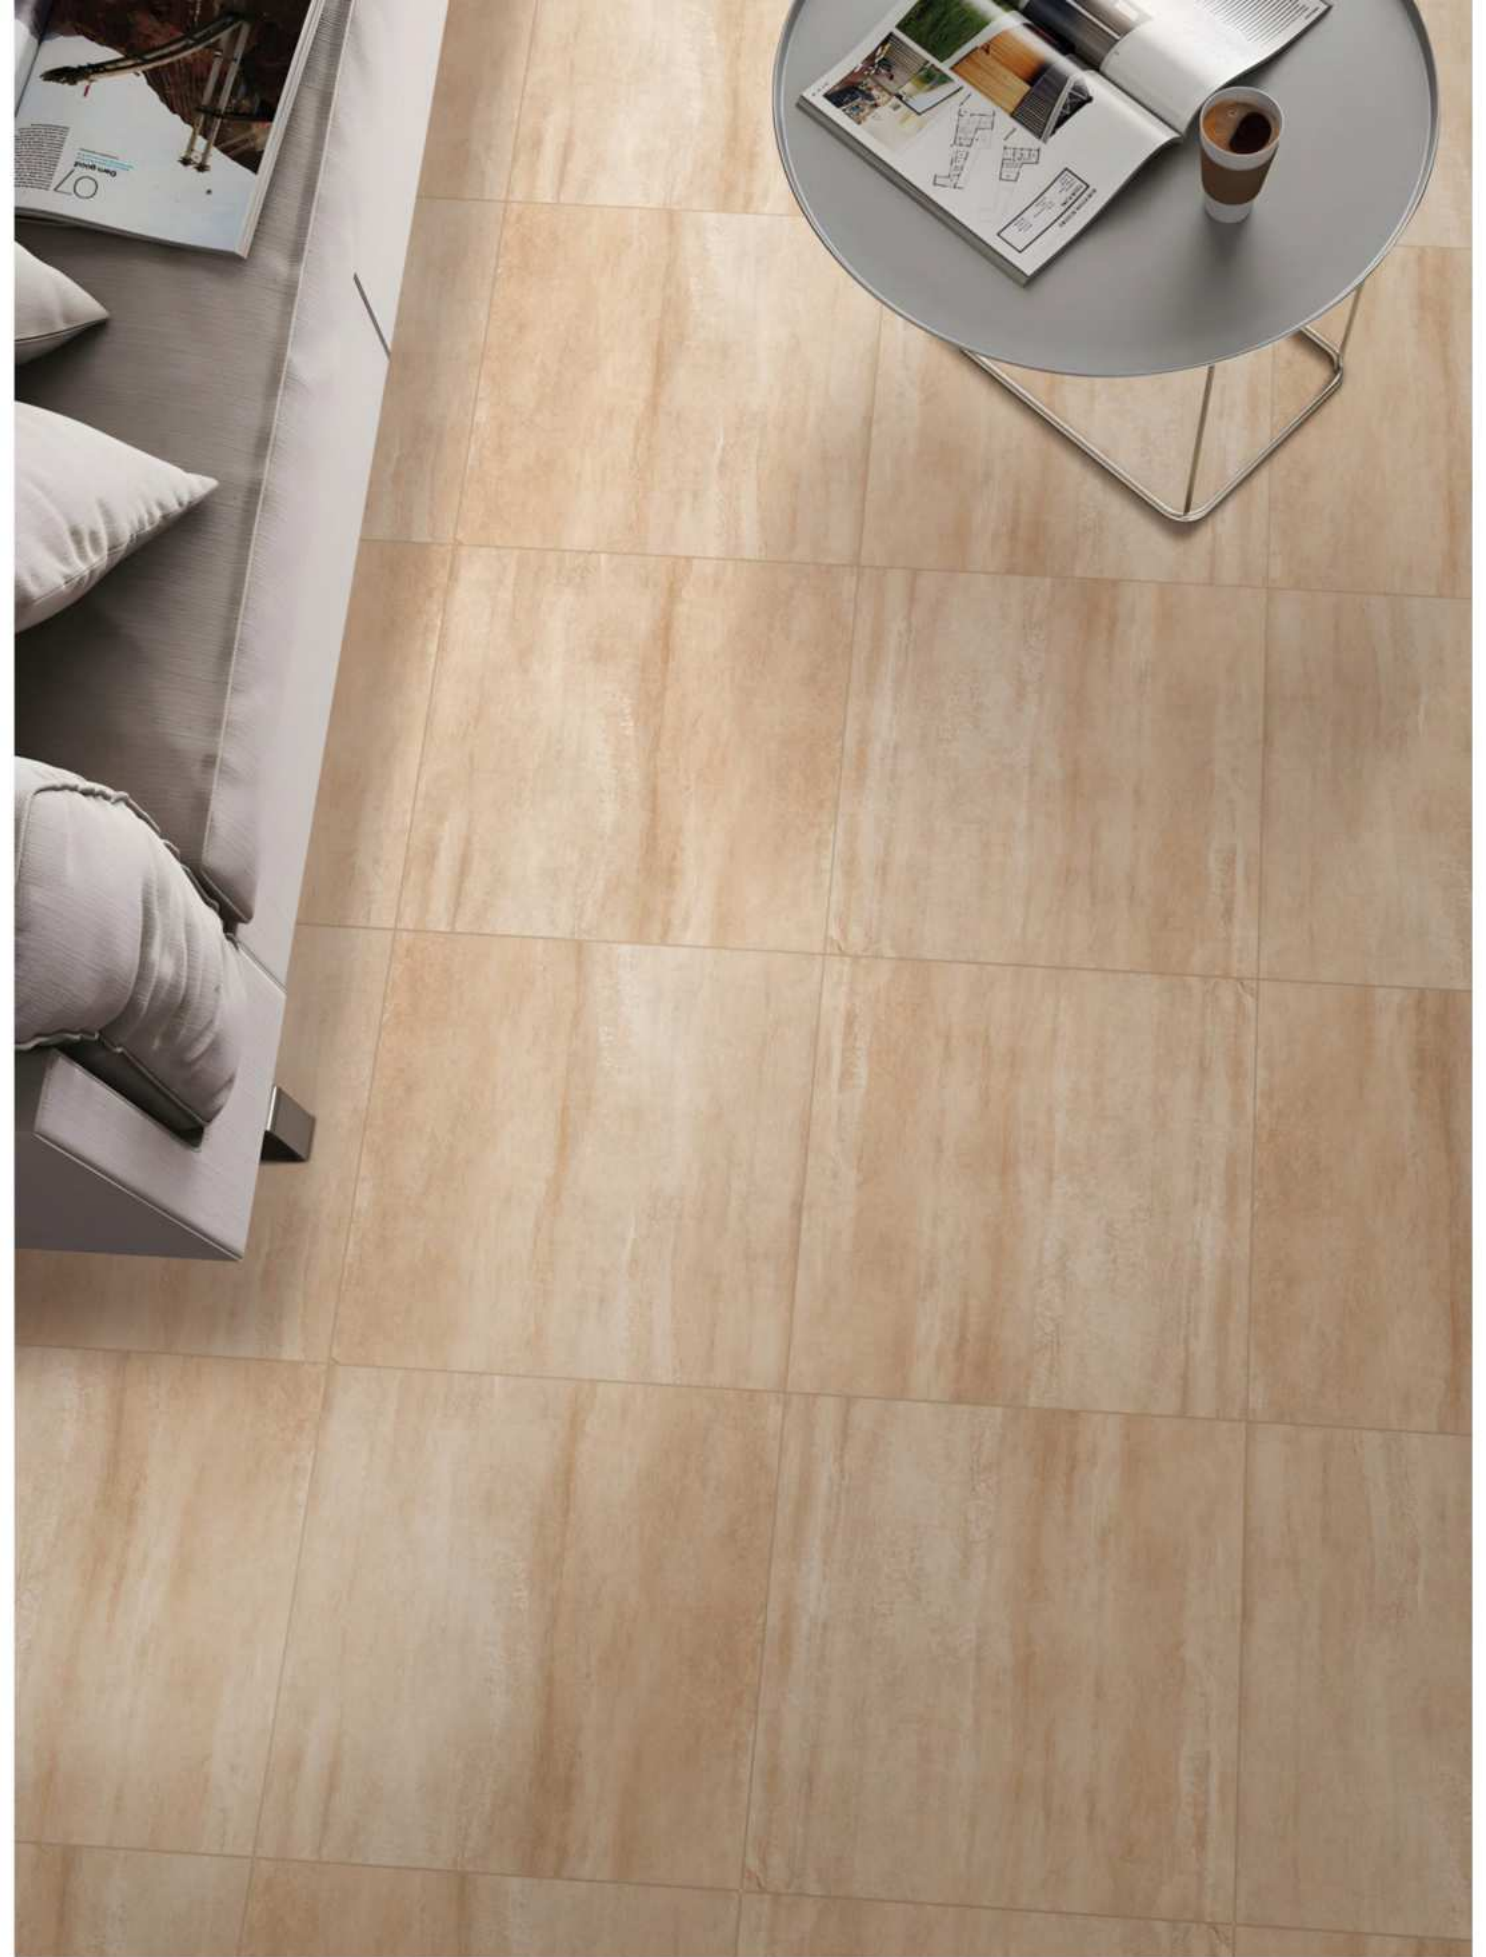

Preview Of Bolano Brown / 600x600mm / Matt