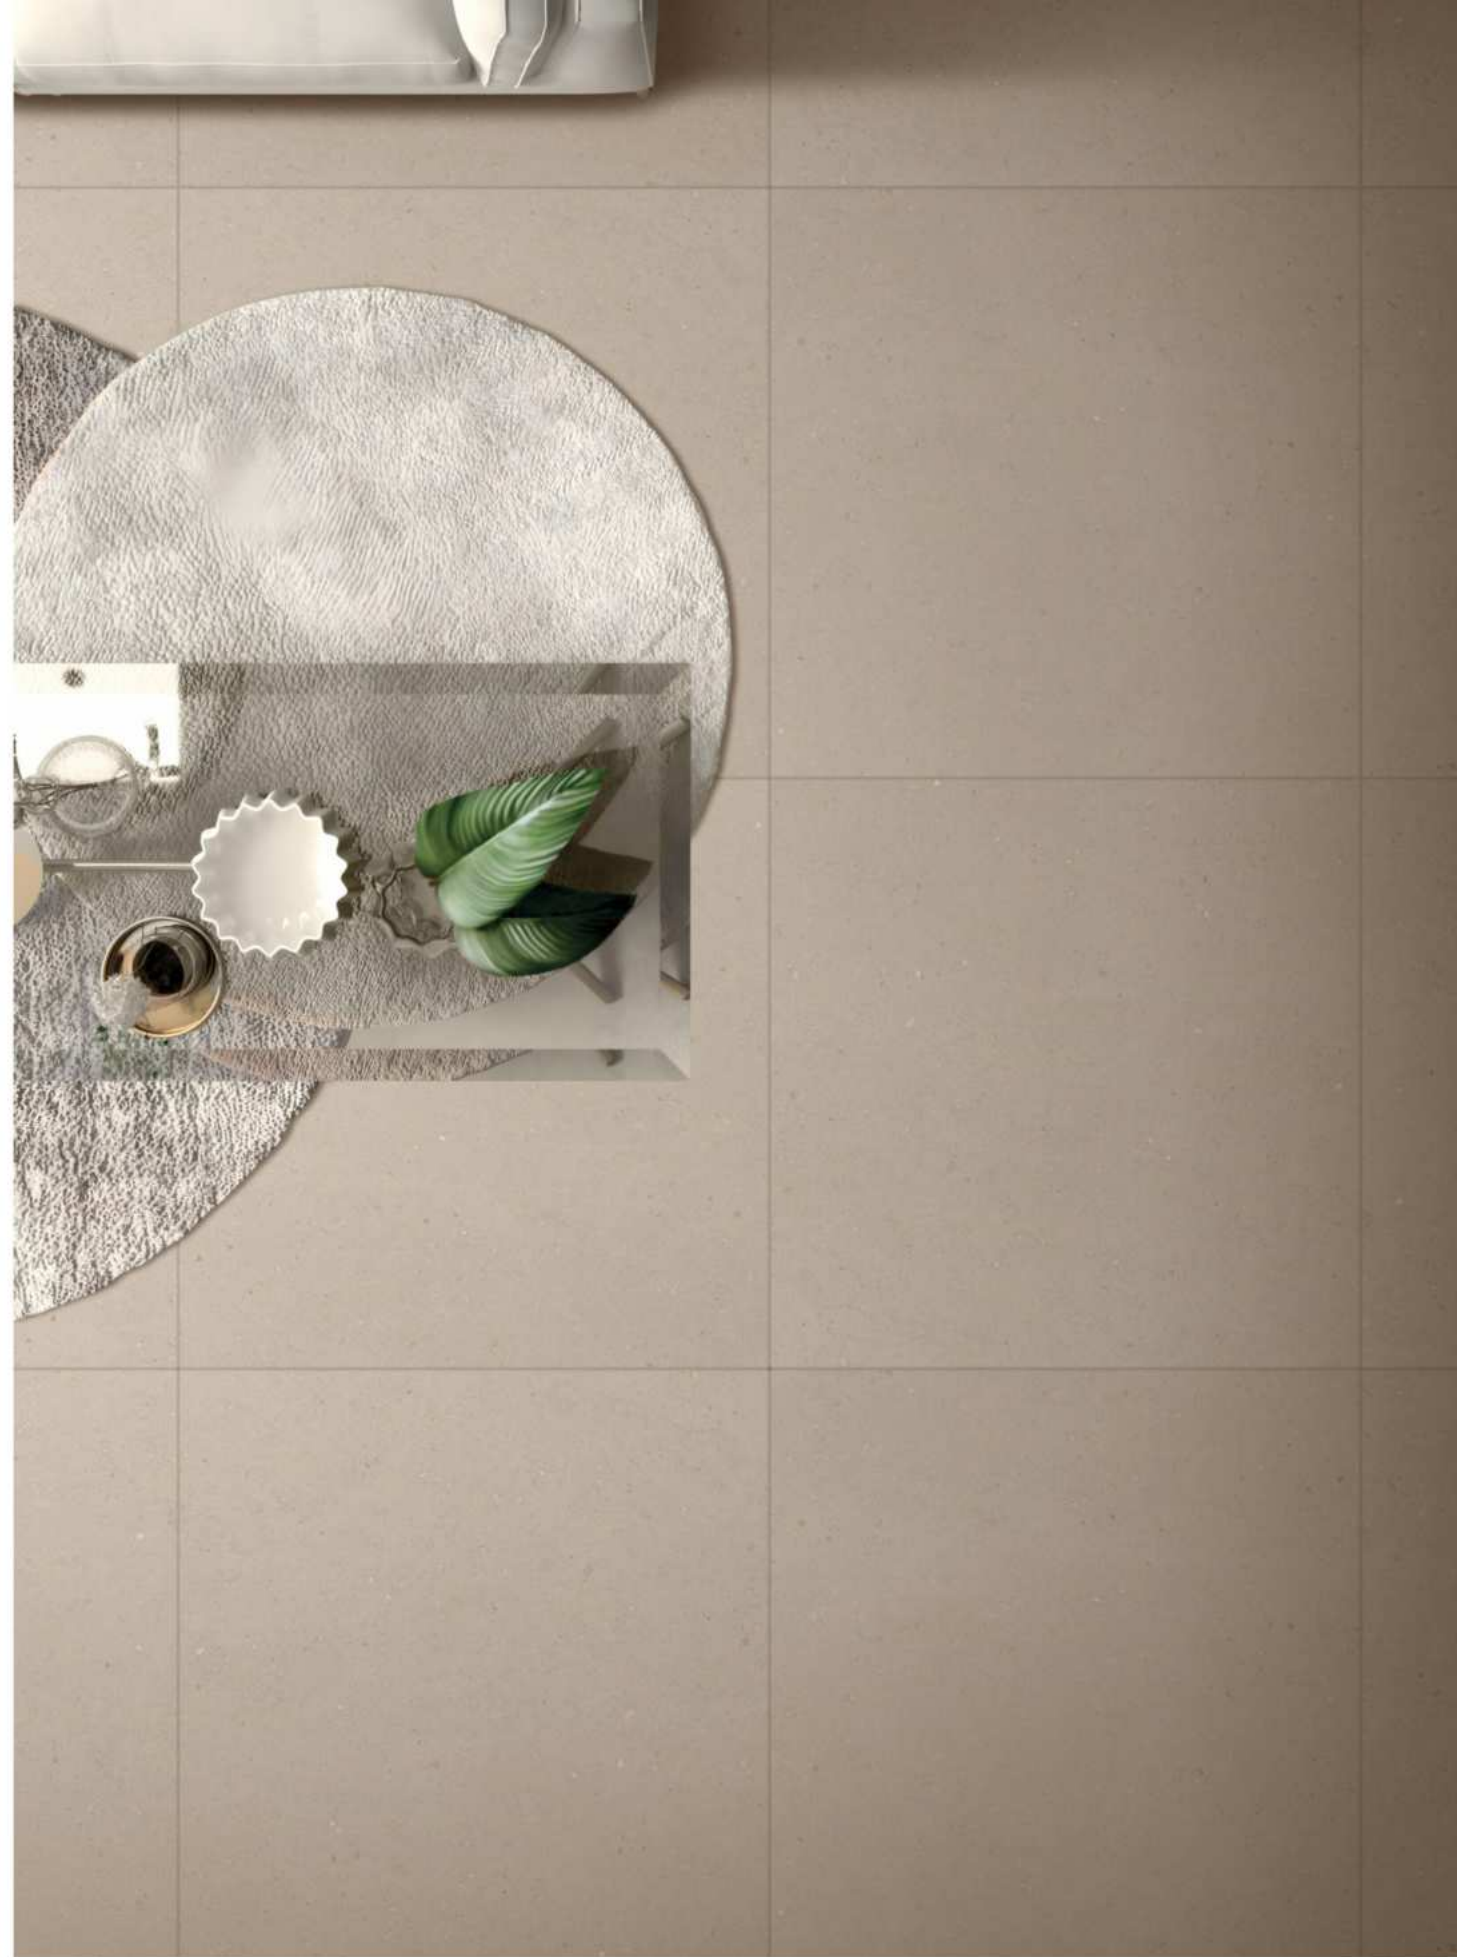

Available Size  
-600x600mm  
-2'x2'

Preview Of Minarva Ash / 600x600mm / Matt

MINARVA CREMA R-4

MINARVA GREEN R-4

MINARVA MOCA R-4

MINARVA NERO R-4

**Technical Features**

Available Size  
-600x600mm  
-2'x2'