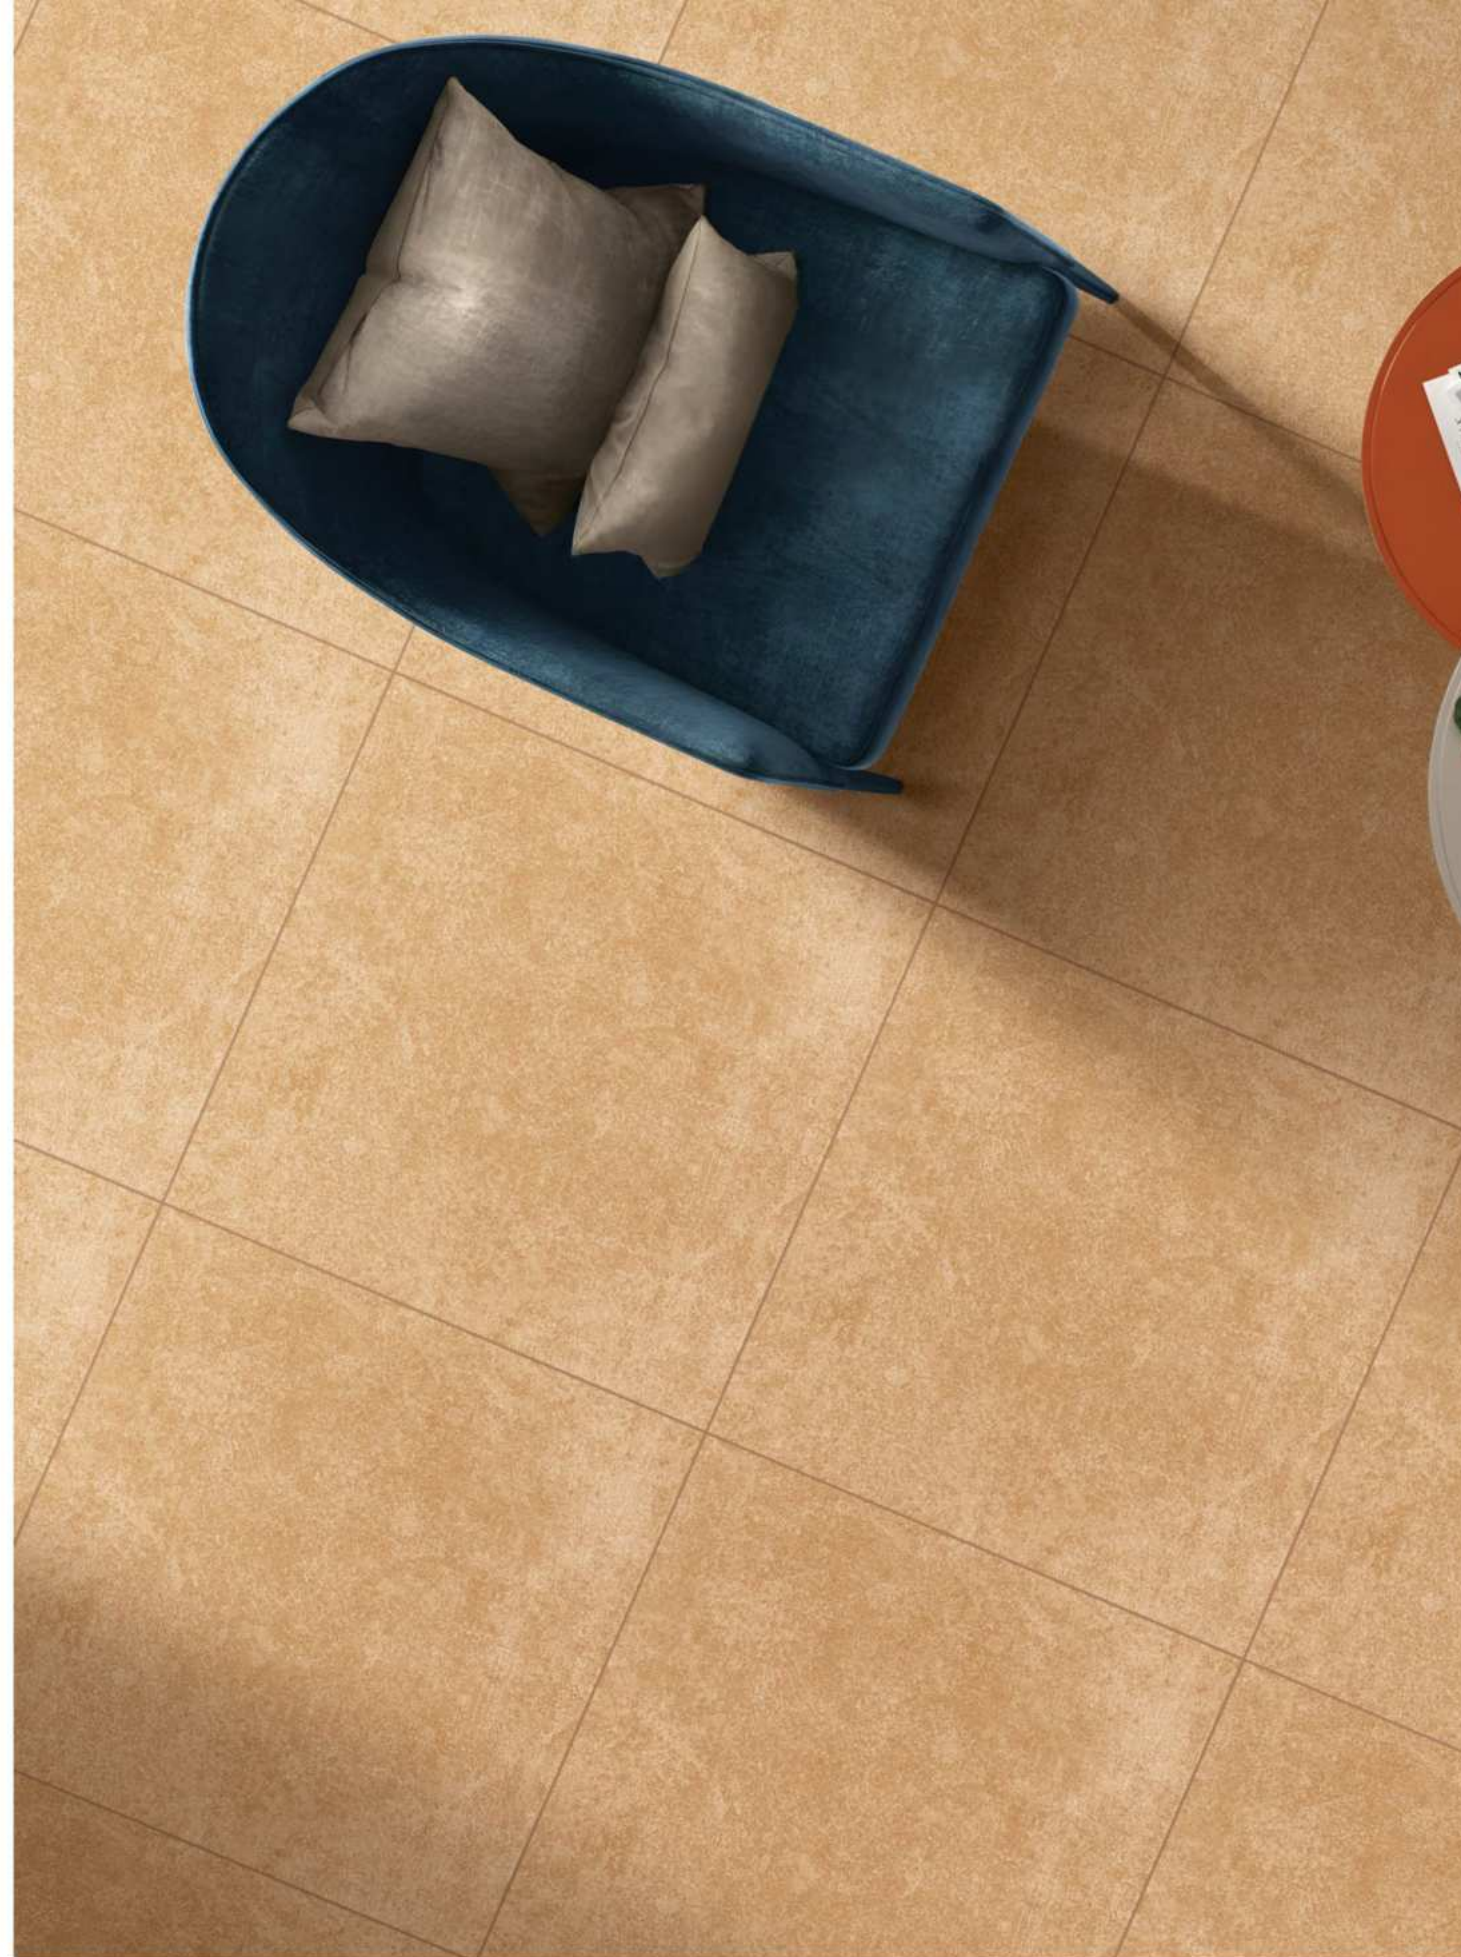

Preview Of Cairo Brown / 600x600mm / Matt

Matt Finish
GLAZED
VITRIFIED TILES