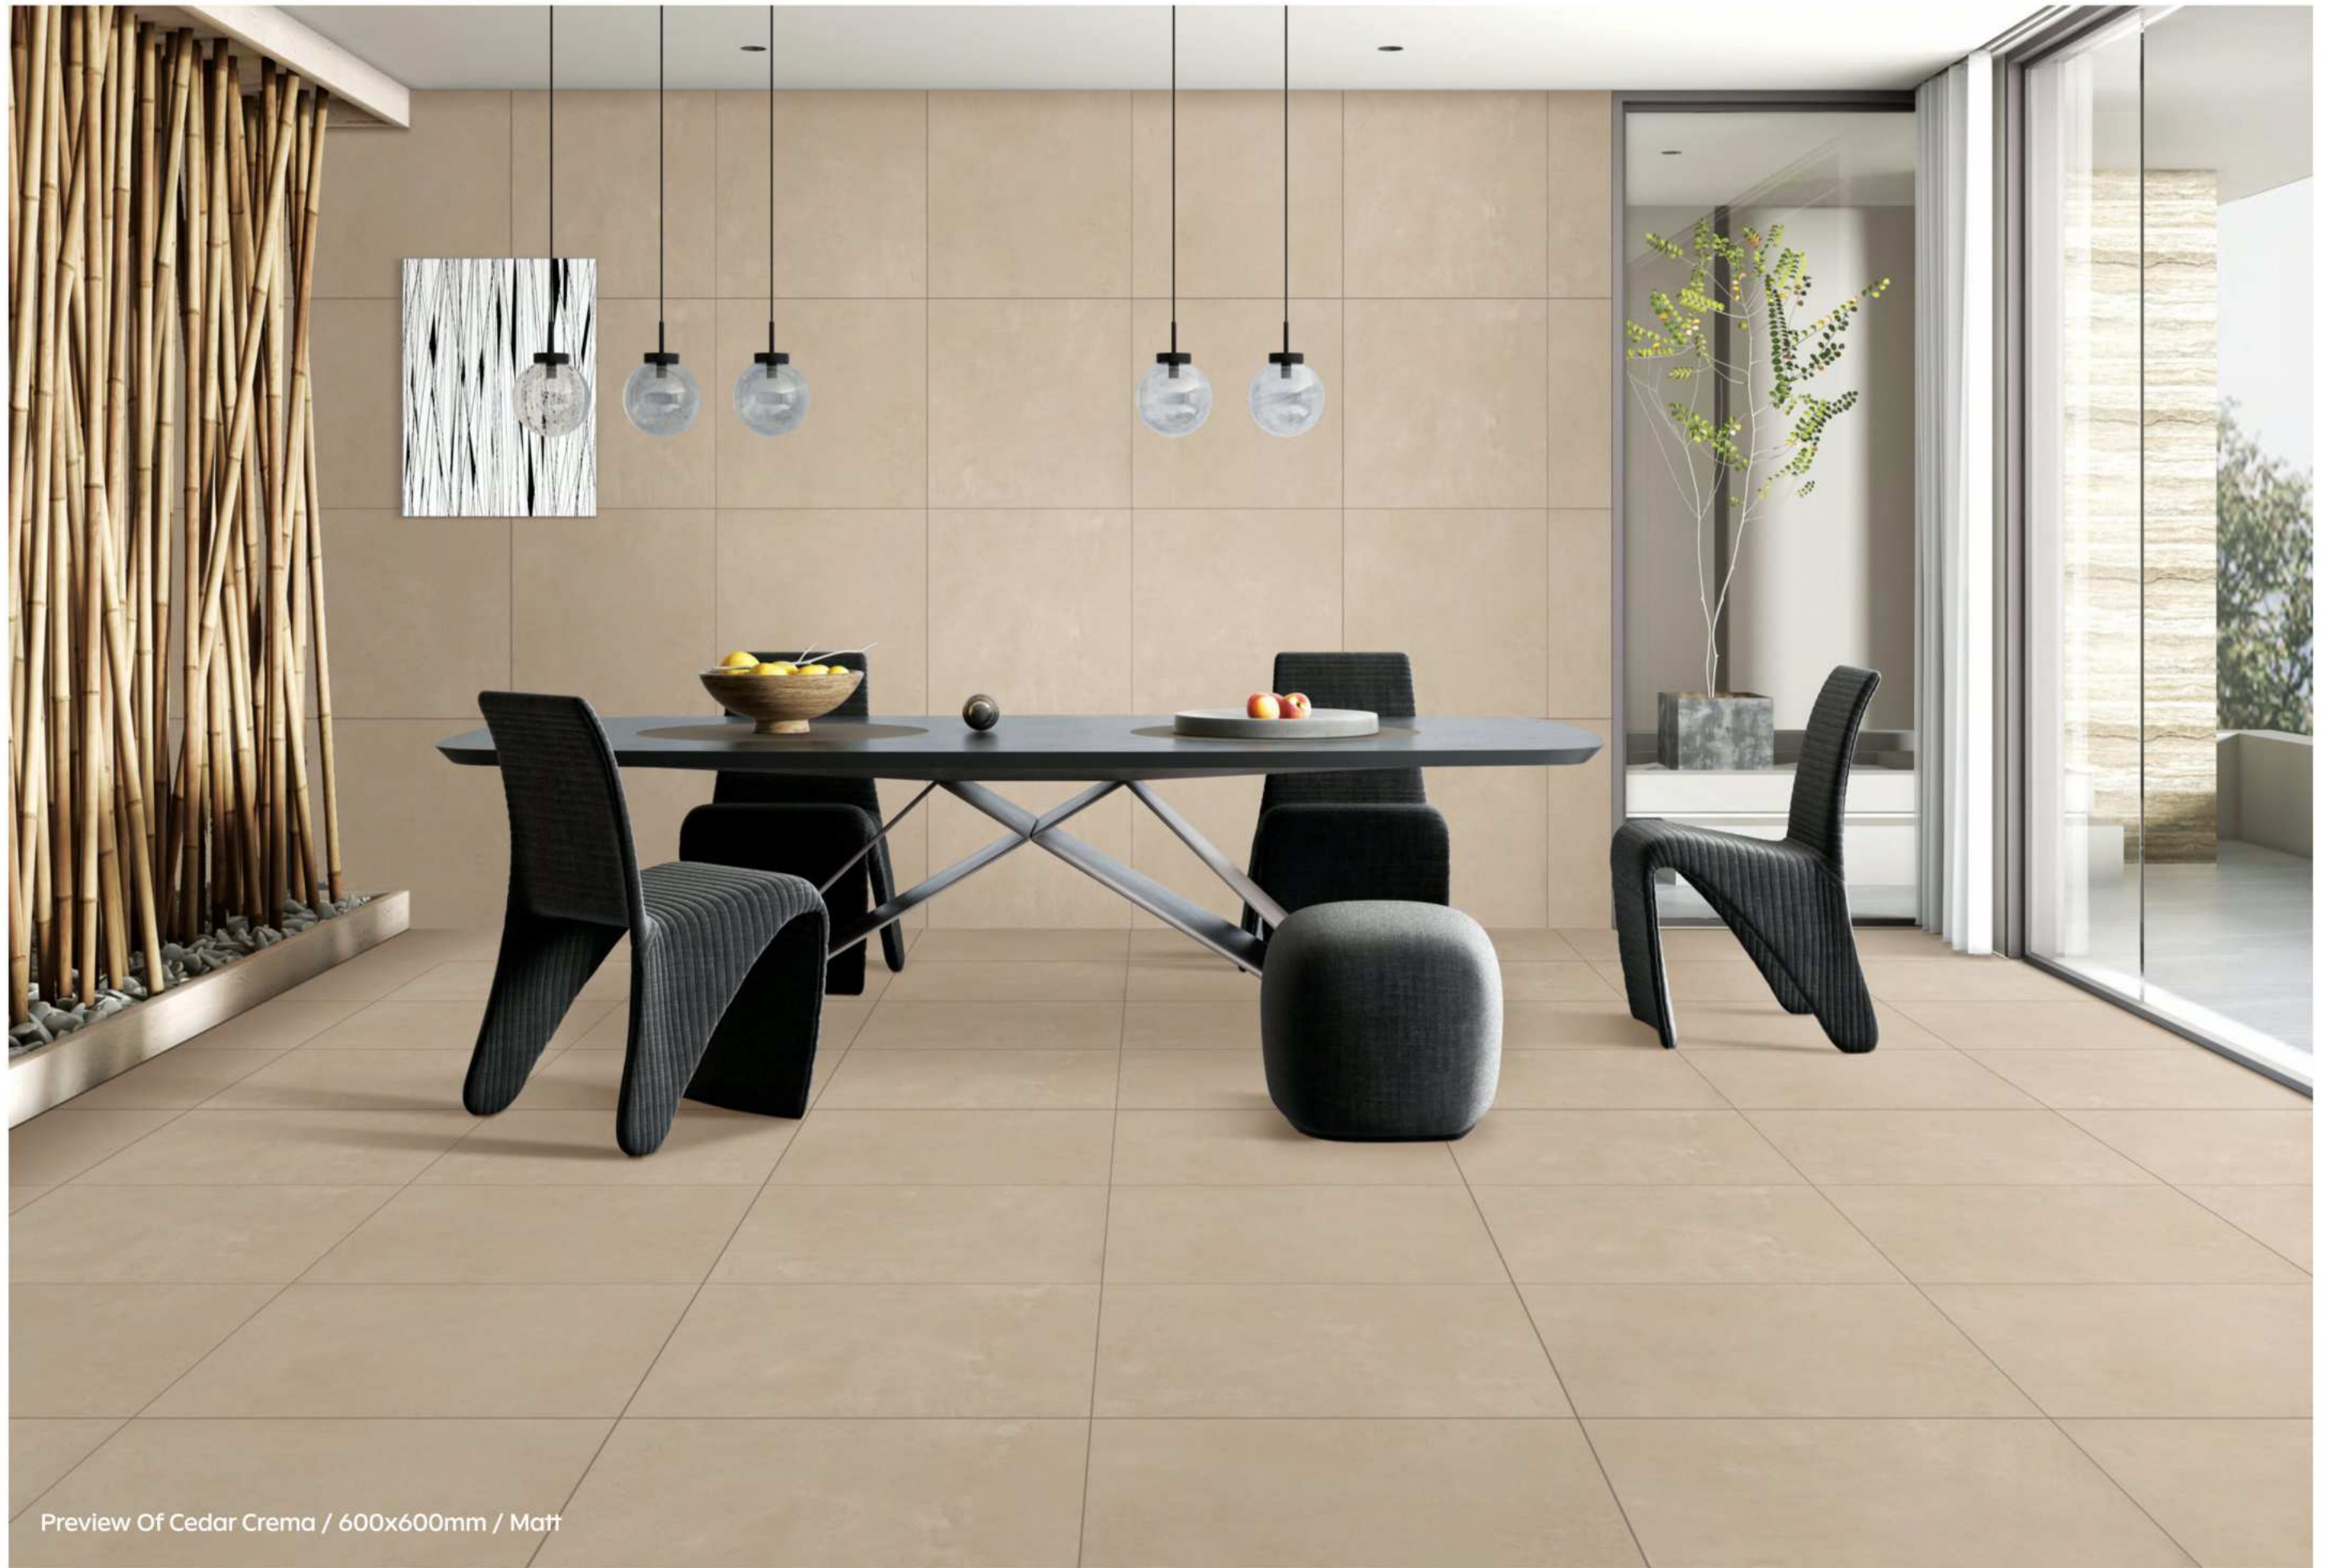

### Technical Features

Available Size  
-600x600mm  
-2'x2'

UV  
Resistance

Scratch  
Resistance

Water  
Resistance

Chemical  
Resistance

Light  
Weight

Flexible  
Body