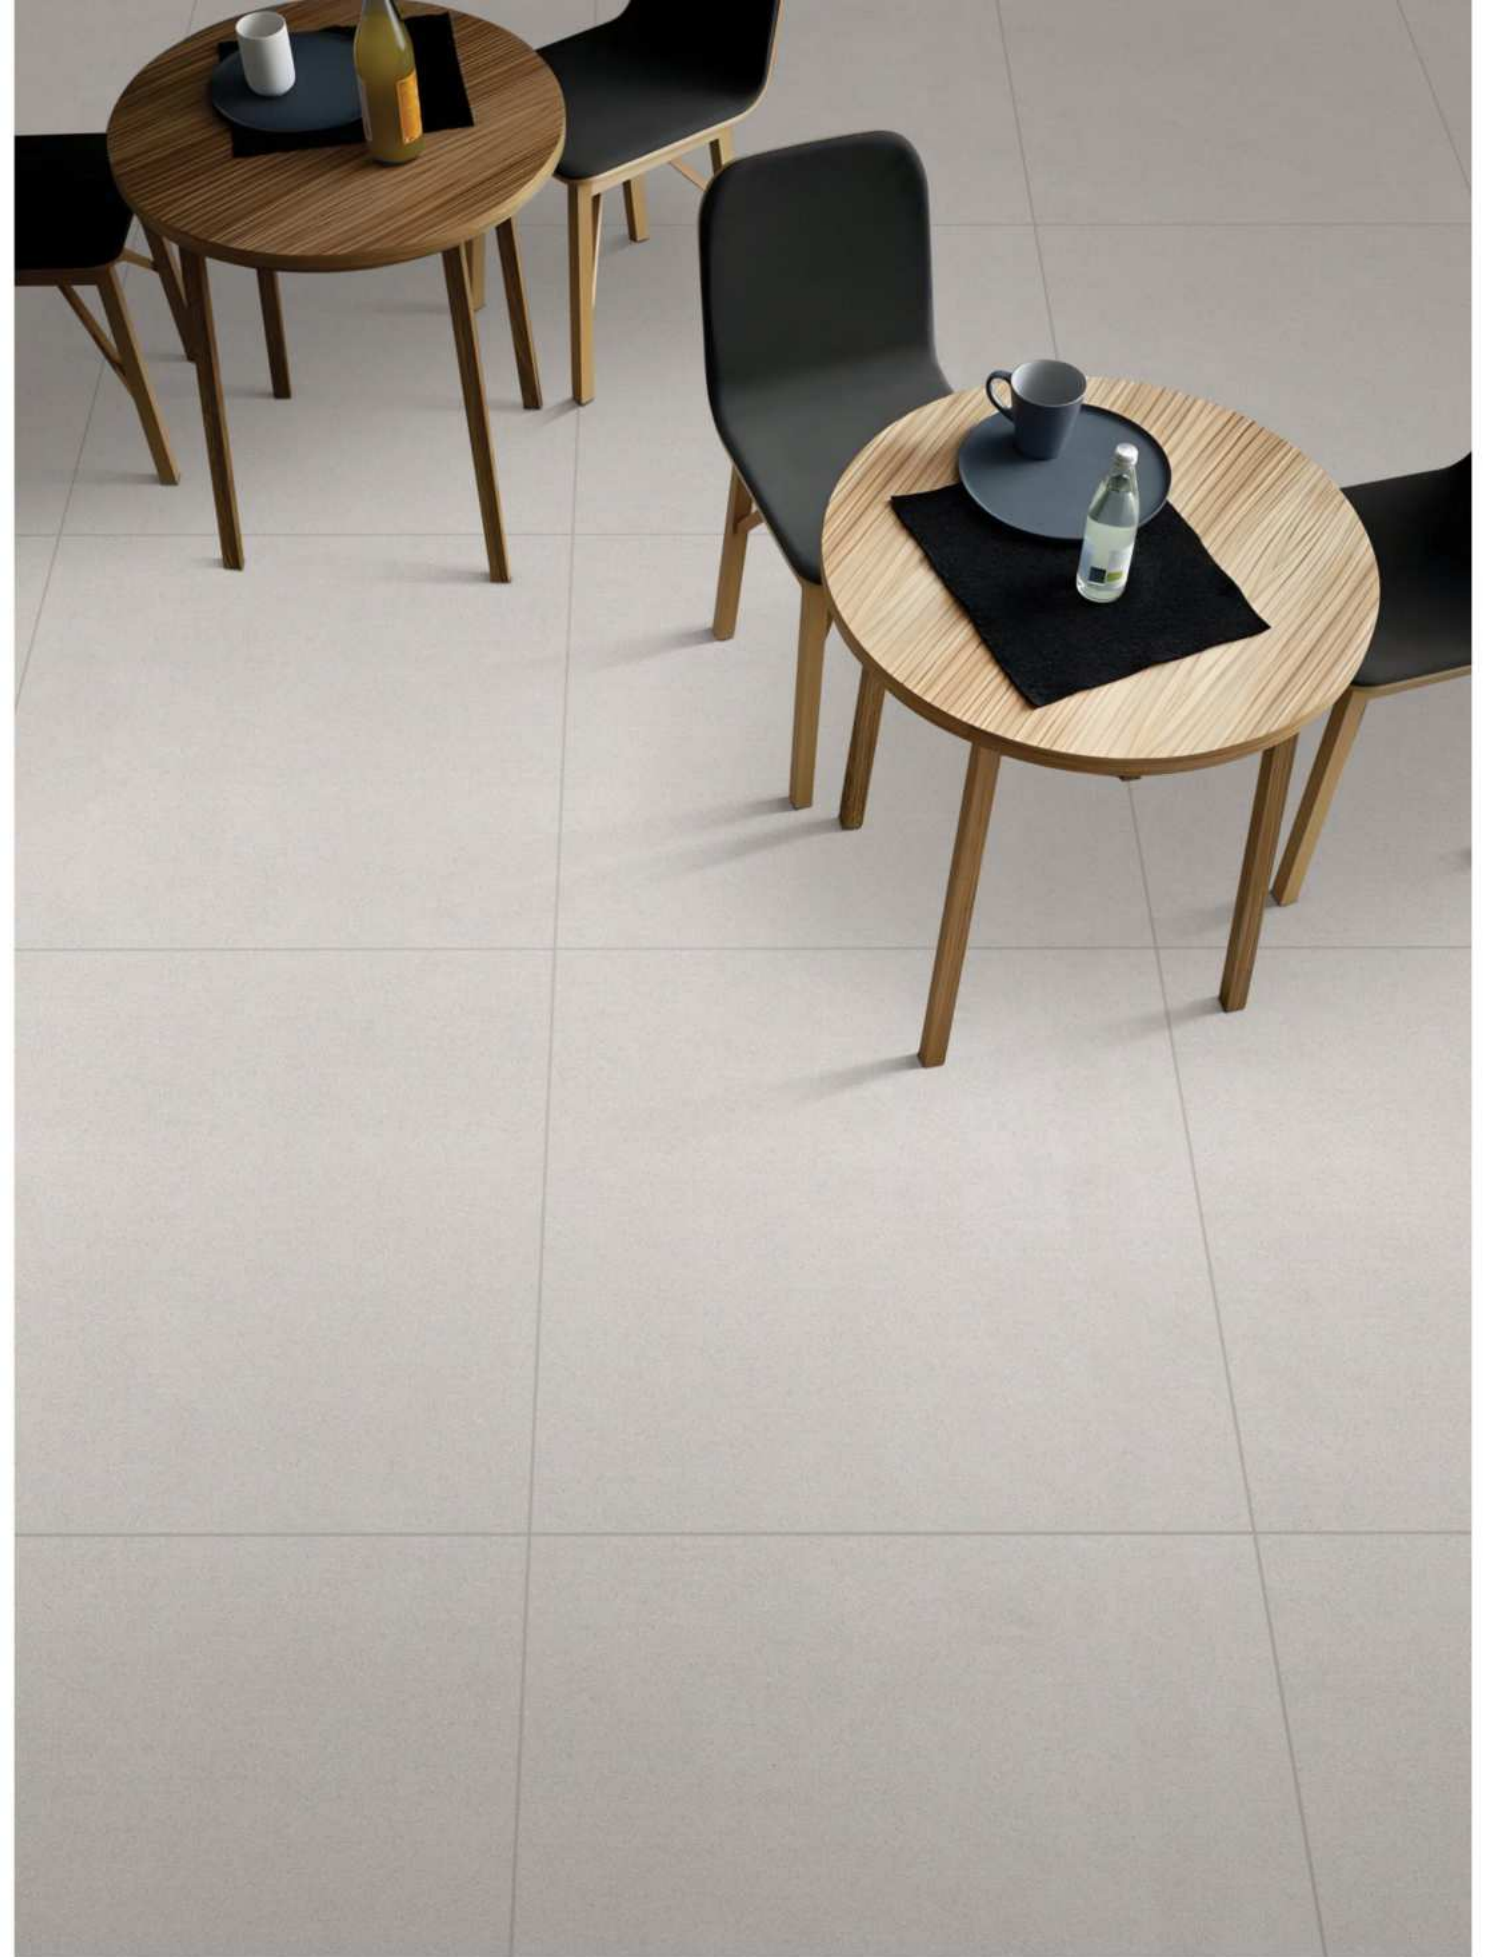

Preview Of Pantone Bianco / 600x600mm / Matt